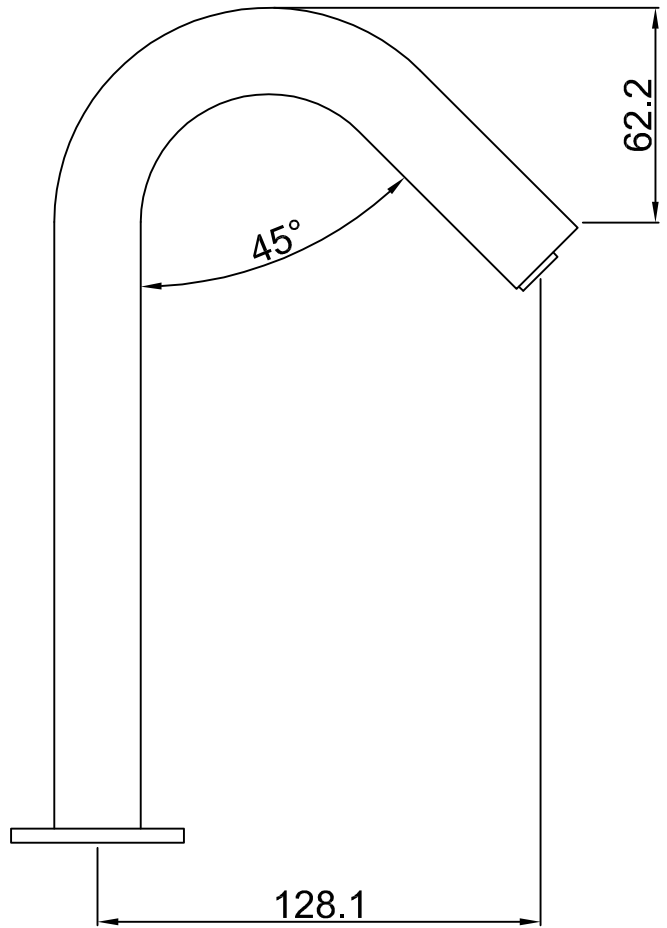

MARVEL

NEW! AUTOMATIC FAUCET
MF-1503-M