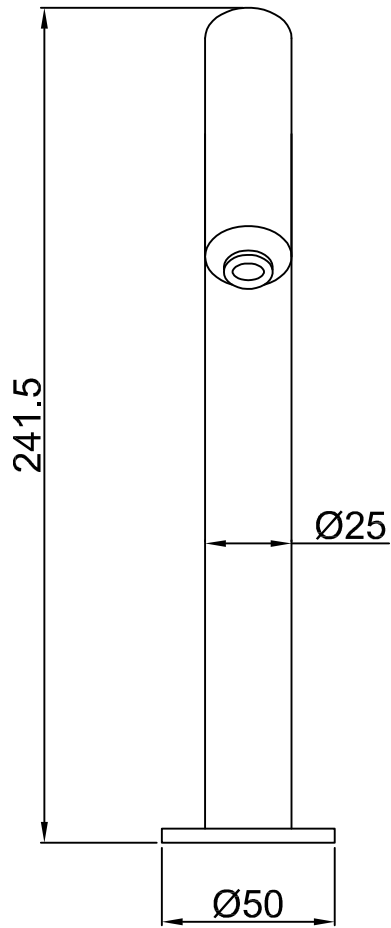

MARVEL

NEW! AUTOMATIC FAUCET
MF-1503-M